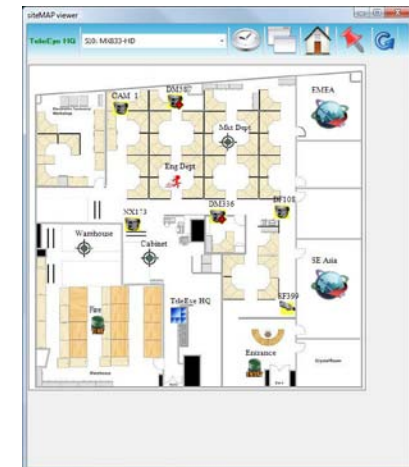

sureSIGHT LITE

- Standalone platform
- Display up to 16 cameras
- Spot window highlighting event related videos

sureSIGHT Business

- Fully compatible with all RX, CX, NX & MX products
- Display up to 64 cameras

sureSIGHT Pro

- Multi-user operating environment
- Centralize camera & user database
- Display up to 64 cameras
- Spot windows highlighting event related videos
- Control siteMATRIX

siteMATRIX

- Design for video matrix application
- Display 400 cameras on 20 monitors

sureSIGHT – siteMAP Module

siteMAP

- Interactive multi-layer hierarchy
- Display site, camera, alarm, preset locations
- Switch camera, telemetry control
- Indicate current event status

Mobile Monitoring Solution