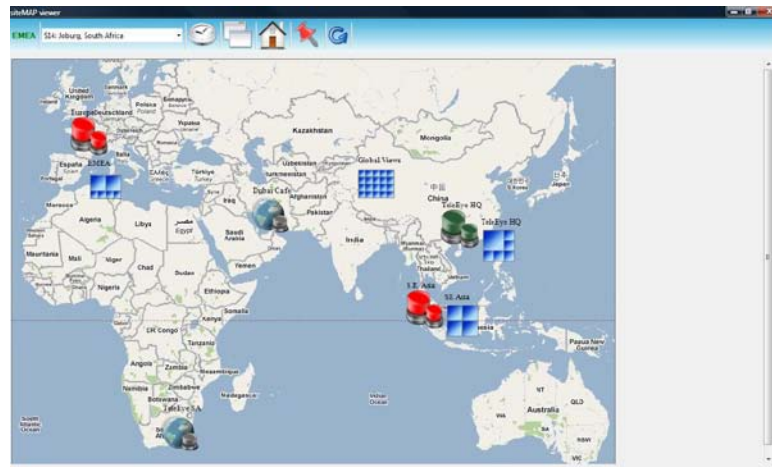

sureSIGHT Pro

- Multi-user operating environment
- Centralize camera & user database
- Display up to 64 cameras
- Spot windows highlighting event related videos
- Control siteMATRIX

siteMATRIX

- Design for video matrix application
- Display 400 cameras on 20 monitors

sureSIGHT – siteMAP Module

siteMAP

- Interactive multi-layer hierarchy
- Display site, camera, alarm, preset locations
- Switch camera, telemetry control
- Indicate current event status

Mobile Monitoring Solution