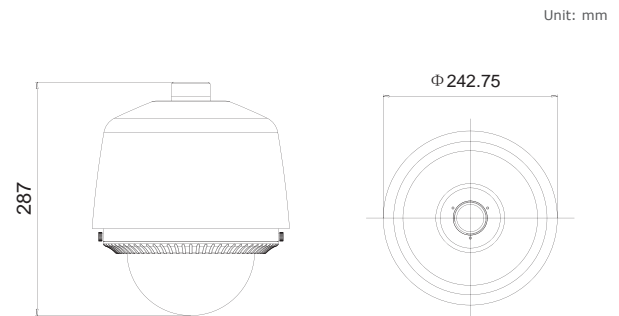

DS-2DF1-671

1.3-Megapixel IP Speed Dome

Overview

HIKVISION DS-2DF1-671 1.3-Megapixel IP Speed Dome delivers exquisite surveillance video with resolution of up to 1280x720 in both preview and playback by adopting 1/3" Sony progressive scan CCD and H.264 video codec, while supporting color to B&W auto switch with mechanical IR cut filter. Features built-in surge protection and weather proof for outdoor use.

Lens

Focal Length	4.95-49.5mm, 10x zoom
Zoom Speed	2s (Optical WIDE -TELE)
Angular of View	51.7°-5.55° degree (WIDE-TELE)
Min. Working Distance	10mm (WIDE)-1500mm(TELE)
Aperture Range	F1.6-F2.0

Network

Ethernet	10Base-T / 100Base-TX, RJ45 connector
Image Resolution	1280×960
Rframe Rate	25 fps (1280×720) 25 fps (640×480)
Video Compression	H.264
Audio Compression	OggVorbis / 16kbps
Audio Mode	Off / Audio Input / Audio Output
Protocol Support	TCP/IP, HTTP, DHCP, DNS, RTP / RTCP / PPPoE (FTP, SMTP, NTP, SNMP addible)
Simultaneous Users	Up to 6
Dual Stream	Support dual streams simultaneously
Mini SD Memory Card	Manual REC / Alarm REC; compatible SDHC standard cards
User/Host Level	3 Levels: administrator, camera control, live only
Security Measures	User authentication (ID and PW), host authentication (MAC address)